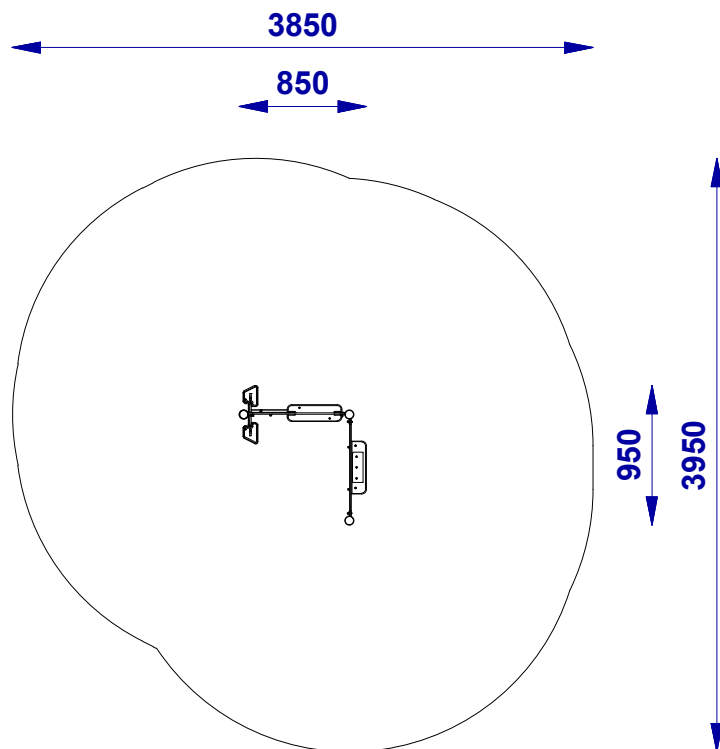

● **3304S (S\_TRSKL) GROCERY PANEL WITH CHALKBOARD**

● **Technical data:**

Dimensions	0,95 x 0,85 m
Safe zone	3,95 x 3,85 m
Total height	1,35 m
Age	1+
Conformity with PN-EN 1176	YES

## ● 3304S (S\_TRSKL) GROCERY PANEL WITH CHALKBOARD

Set contents:	
Module:	Qty:
640.SR.HD.006 SKL	1
640.SR.HD.035 BTP	1

Construction	Galvanized and powder coated steel	✓
	Stainless steel	
	Square 90x90 glued laminated timber, impregnated	
Connectors	Stainless and galvanized	✓
Decorative elements	Polyethylene plastic (HDPE)	✓
	Polycarbonate (PC)	
	Hardwood plywood painted with certified chalkboard paint	✓
Metal elements	Galvanized and powder coated steel	✓
	Stainless steel	✓
Slide	Stainless steel with polyethylene plastic (HDPE)	
	Whole polyethylene plastic (LLDPE)	
	Whole stainless steel	
Ropes	Polypropylene rope with steel core	
Rope connectors	Aluminum and polyamide	
Caps	Polyamide	✓
Platforms	Polyethylene plastic (HDPE) with antiskid layer	
	Grooved board made of solid wood	
Anchoring	Construction elements - 800 mm in ground	✓
	Powder coated steel post - 800 mm in ground	
Chain	Stainless steel	
	Galvanized steel	
Slings	Stainless steel with bearings	
Seats	Flat with aluminum core, covered with rubber, certified	
	Bucket with aluminum core, covered with rubber, certified	
	Rope "Birds nest" with metal core, certified	
Spring	20 x 200 x 400 mm - certified	

In relation to free fall height / HIC, norm PN-EN 1176-1 allow the following impact absorbing surfaces.

Material	Grain size [mm]	Depth [mm]	Critical fall height [mm]
Turf	-	-	≤1000
Bark	20 - 80	200	≤2000
		300	≤3000
Wood chips	5 - 30	200	≤2000
		300	≤3000
Sand	0,25 - 8	200	≤2000
		300	≤3000
Gravel	0,25 - 8	200	≤2000
		300	≤3000
Other	as tested to HIC (see EN 1177)		as tested