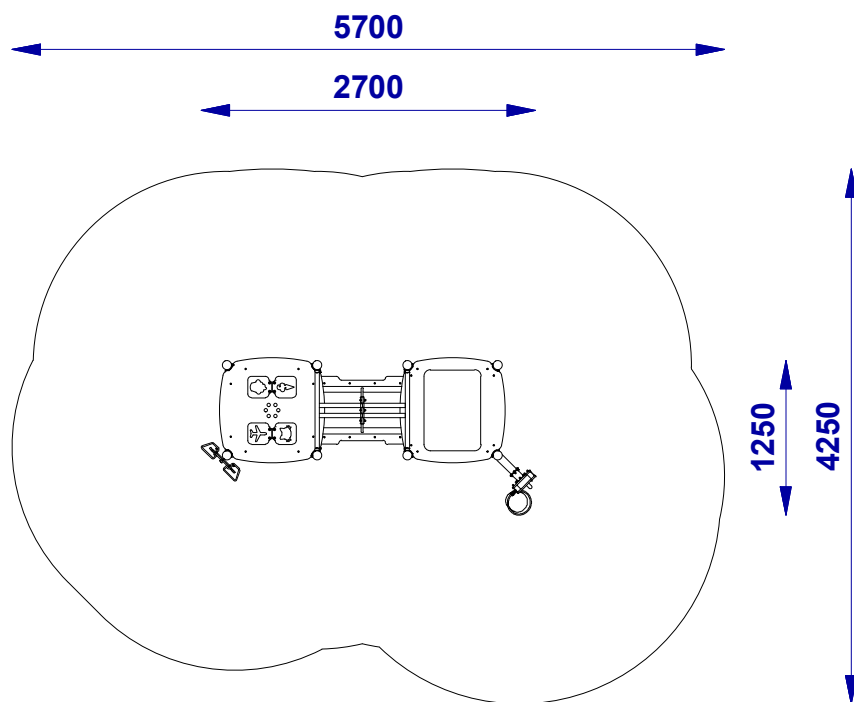

## • 3220S (S\_ZDP5) SAND PLAY SET

### • Technical data:

Dimensions	2,7 x 1,25 m
Safe zone	5,7 x 4,25 m
Total height	1,8 m
Free fall height	0,9 m
Age	1+
Conformity with PN-EN 1176	YES

## ● 3220S (S\_ZDP5) SAND PLAY SET

Set contents:	
Module:	Qty:
640.SR.HD.030 WYCDP	1
640.SR.HD.065 BZF	1
640.SR.HD.066 BZP	1
640.SR.HD.069 RPS	1

Construction	Galvanized and powder coated steel	✓
	Stainless steel	
	Square 90x90 glued laminated timber, impregnated	
Connectors	Stainless and galvanized	✓
Decorative elements	Polyethylene plastic (HDPE)	✓
	Polycarbonate (PC)	
	Hardwood plywood painted with certified chalkboard paint	
Metal elements	Galvanized and powder coated steel	✓
	Stainless steel	✓
Slide	Stainless steel with polyethylene plastic (HDPE)	
	Whole polyethylene plastic (LLDPE)	
	Whole stainless steel	
Ropes	Polypropylene rope with steel core	
Rope connectors	Aluminum and polyamide	
Caps	Polyamide	✓
Platforms	Polyethylene plastic (HDPE) with antiskid layer	
	Grooved board made of solid wood	
Anchoring	Construction elements - 800 mm in ground	✓
	Powder coated steel post - 800 mm in ground	
Chain	Stainless steel	✓
	Galvanized steel	
Slings	Stainless steel with bearings	
Seats	Flat with aluminum core, covered with rubber, certified	
	Bucket with aluminum core, covered with rubber, certified	
	Rope "Birds nest" with metal core, certified	
Spring	20 x 200 x 400 mm - certified	

In relation to free fall height / HIC, norm PN-EN 1176-1 allow the following impact absorbing surfaces.

Material	Grain size [mm]	Depth [mm]	Critical fall height [mm]
Turf	-	-	≤1000
Bark	20 - 80	200	≤2000
		300	≤3000
Wood chips	5 - 30	200	≤2000
		300	≤3000
Sand	0,25 - 8	200	≤2000
		300	≤3000
Gravel	0,25 - 8	200	≤2000
		300	≤3000
Other	as tested to HIC (see EN 1177)		as tested