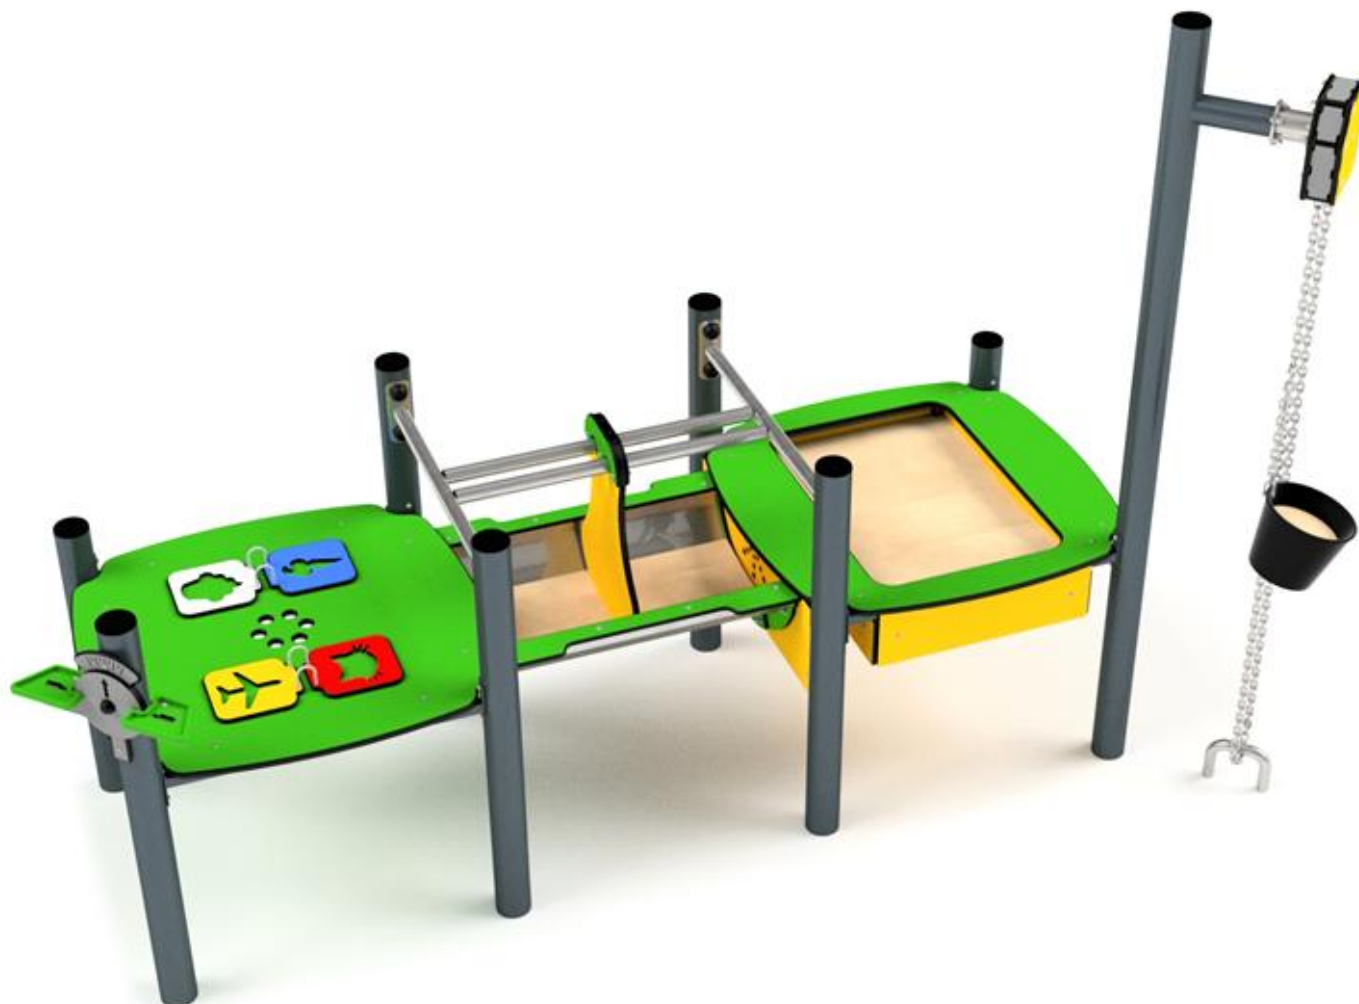

## • 3220S (S\_ZDP5) SAND PLAY SET

### • Technical data:

Dimensions	2,7 x 1,25 m
Safe zone	5,7 x 4,25 m
Total height	1,8 m
Free fall height	0,9 m
Age	1+
Conformity with PN-EN 1176	YES

## ● 3220S (S\_ZDP5) SAND PLAY SET

Set contents:	
Module:	Qty:
640.SR.HD.030 WYCDP	1
640.SR.HD.065 BZF	1
640.SR.HD.066 BZP	1
640.SR.HD.069 RPS	1

Construction	Galvanized and powder coated steel	✓
	Stainless steel	
	Square 90x90 glued laminated timber, impregnated	
Connectors	Stainless and galvanized	✓
Decorative elements	Polyethylene plastic (HDPE)	✓
	Polycarbonate (PC)	
	Hardwood plywood painted with certified chalkboard paint	
Metal elements	Galvanized and powder coated steel	✓
	Stainless steel	✓
Slide	Stainless steel with polyethylene plastic (HDPE)	
	Whole polyethylene plastic (LLDPE)	
	Whole stainless steel	
Ropes	Polypropylene rope with steel core	
Rope connectors	Aluminum and polyamide	
Caps	Polyamide	✓
Platforms	Polyethylene plastic (HDPE) with antiskid layer	
	Grooved board made of solid wood	
Anchoring	Construction elements - 800 mm in ground	✓
	Powder coated steel post - 800 mm in ground	
Chain	Stainless steel	✓
	Galvanized steel	
Slings	Stainless steel with bearings	
Seats	Flat with aluminum core, covered with rubber, certified	
	Bucket with aluminum core, covered with rubber, certified	
	Rope "Birds nest" with metal core, certified	
Spring	20 x 200 x 400 mm - certified	

In relation to free fall height / HIC, norm PN-EN 1176-1 allow the following impact absorbing surfaces.

Material	Grain size [mm]	Depth [mm]	Critical fall height [mm]
Turf	-	-	≤1000
Bark	20 - 80	200	≤2000
		300	≤3000
Wood chips	5 - 30	200	≤2000
		300	≤3000
Sand	0,25 - 8	200	≤2000
		300	≤3000
Gravel	0,25 - 8	200	≤2000
		300	≤3000
Other	as tested to HIC (see EN 1177)		as tested