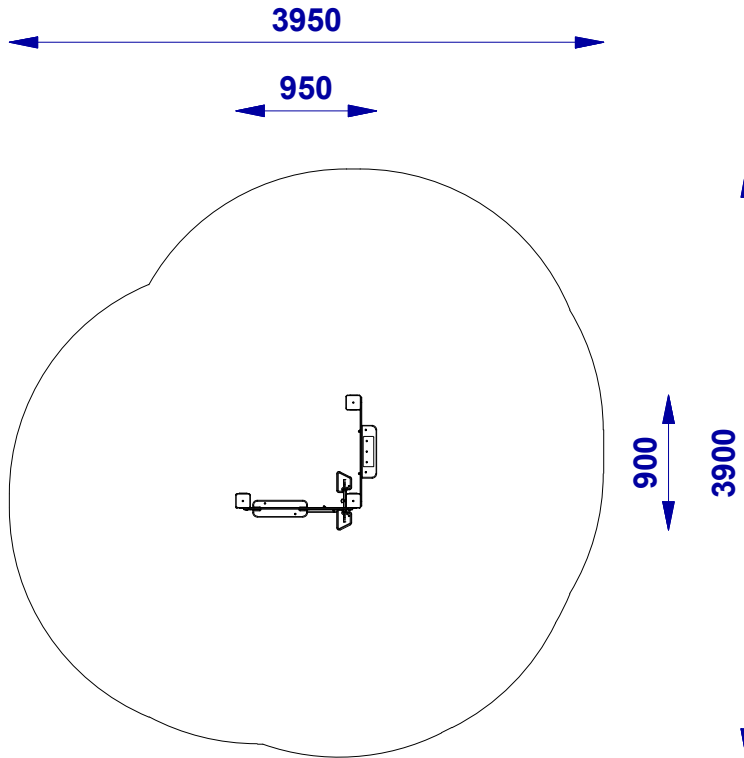

● **3304D (D_TRSKL) GROCERY PANEL WITH CHALKBOARD**

● **Technical data:**

Dimensions	0,95 x 0,9 m
Safe zone	3,95 x 3,9 m
Total height	1,45 m
Age	1+
Conformity with PN-EN 1176	YES

● 3304D (D_TRSKL) GROCERY PANEL WITH CHALKBOARD

Set contents:	
Module:	Qty:
640.S.HD.006 SKL	1
640.S.HD.035 BTP	1

Construction	Galvanized and powder coated steel	
	Stainless steel	
	Square 90x90 glued laminated timber, impregnated	✓
Connectors	Stainless and galvanized	✓
	Polyethylene plastic (HDPE)	✓
Decorative elements	Polycarbonate (PC)	
	Hardwood plywood painted with certified chalkboard paint	✓
	Galvanized and powder coated steel	✓
Metal elements	Stainless steel	✓
	Stainless steel with polyethylene plastic (HDPE)	
Slide	Whole polyethylene plastic (LLDPE)	
	Whole stainless steel	
	Polypropylene rope with steel core	
Ropes	Polypropylene rope with steel core	
Rope connectors	Aluminum and polyamide	
Caps	Polyamide	✓
Platforms	Polyethylene plastic (HDPE) with antiskid layer	
	Grooved board made of solid wood	
Anchoring	Construction elements - 800 mm in ground	
	Powder coated steel post - 800 mm in ground	✓
Chain	Stainless steel	
	Galvanized steel	
Slings	Stainless steel with bearings	
Seats	Flat with aluminum core, covered with rubber, certified	
	Bucket with aluminum core, covered with rubber, certified	
	Rope "Birds nest" with metal core, certified	
Spring	20 x 200 x 400 mm - certified	

In relation to free fall height / HIC, norm PN-EN 1176-1 allow the following impact absorbing surfaces.

Material	Grain size [mm]	Depth [mm]	Critical fall height [mm]
Turf	-	-	≤1000
Bark	20 - 80	200	≤2000
		300	≤3000
Wood chips	5 - 30	200	≤2000
		300	≤3000
Sand	0,25 - 8	200	≤2000
		300	≤3000
Gravel	0,25 - 8	200	≤2000
		300	≤3000
Other	as tested to HIC (see EN 1177)		as tested