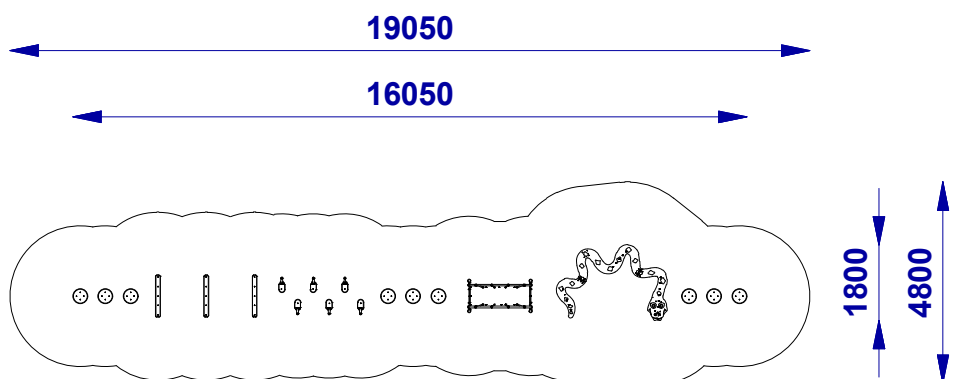

● 3543S (S_SCSPR) ADVENTURE TRAIL

● Technical data:

Dimensions	16,05 x 1,8 m
Safe zone	19,05 x 4,8 m
Total height	1,25 m
Free fall height	0,8 m
Age	1+
Conformity with PN-EN 1176	YES

● 3543S (S_SCSPR) ADVENTURE TRAIL

Set contents:	
Module:	Qty:
3639S S_LW	1
640.SR.P.015.0 MLBL	1
640.SR.P.022.0 G	9
640.SR.P.023.0 SZ	6
640.SR.P.025.0 PSPR	3

Construction	Galvanized and powder coated steel	✓
	Stainless steel	
	Square 90x90 glued laminated timber, impregnated	
Connectors	Stainless and galvanized	✓
Decorative elements	Polyethylene plastic (HDPE)	✓
	Polycarbonate (PC)	
	Hardwood plywood painted with certified chalkboard paint	
Metal elements	Galvanized and powder coated steel	✓
	Stainless steel	
Slide	Stainless steel with polyethylene plastic (HDPE)	
	Whole polyethylene plastic (LLDPE)	
	Whole stainless steel	
Ropes	Polypropylene rope with steel core	✓
Rope connectors	Aluminum and polyamide	✓
Caps	Polyamide	✓
Platforms	Polyethylene plastic (HDPE) with antiskid layer	✓
	Grooved board made of solid wood	
Anchoring	Construction elements - 800 mm in ground	✓
	Powder coated steel post - 800 mm in ground	
Chain	Stainless steel	
	Galvanized steel	
Slings	Stainless steel with bearings	
Seats	Flat with aluminum core, covered with rubber, certified	
	Bucket with aluminum core, covered with rubber, certified	
	Rope "Birds nest" with metal core, certified	
Spring	20 x 200 x 400 mm - certified	

In relation to free fall height / HIC, norm PN-EN 1176-1 allow the following impact absorbing surfaces.

Material	Grain size [mm]	Depth [mm]	Critical fall height [mm]
Turf	-	-	≤1000
Bark	20 - 80	200	≤2000
		300	≤3000
Wood chips	5 - 30	200	≤2000
		300	≤3000
Sand	0,25 - 8	200	≤2000
		300	≤3000
Gravel	0,25 - 8	200	≤2000
		300	≤3000
Other	as tested to HIC (see EN 1177)		as tested