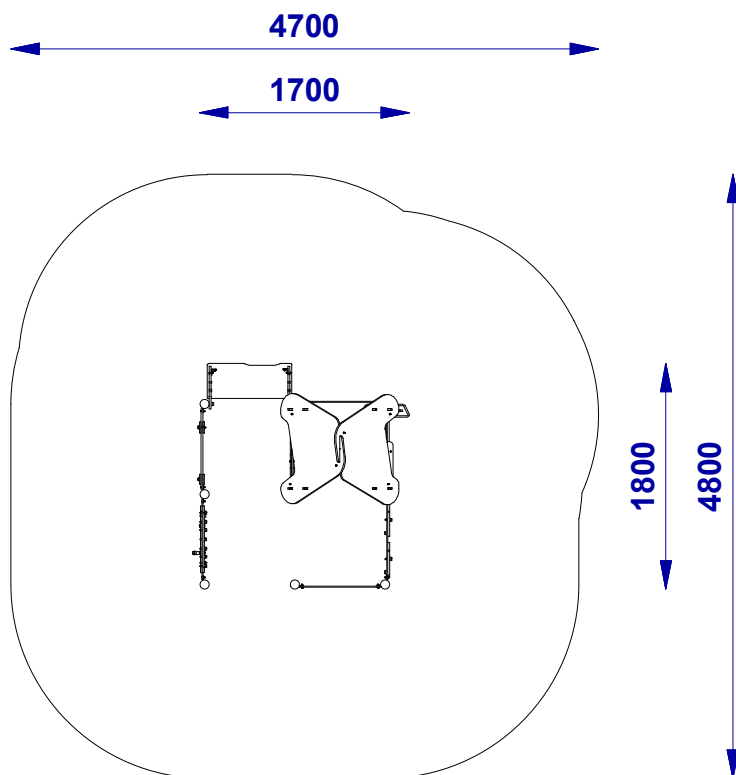

• **11039 METAL SET**

• **Technical data:**

Dimensions	1,8 x 1,7 m
Safe zone	4,8 x 4,7 m
Total height	2,2 m
Age	1+
Conformity with PN-EN 1176	YES

● 11039 METAL SET

Set contents:	
Module:	Qty:
640.SR.HD.001 BP_WKL	2
640.SR.HD.003 BAL	1
640.SR.HD.004 D2_S	1
640.SR.HD.006 SKL	1
640.SR.HD.010 KIK	1
640.SR.HD.014 BS	1
640.SR.HD.015 BKL	1
640.SR.HD.021 BPKN	1

Construction	Galvanized and powder coated steel	✓
	Stainless steel	
	Square 90x90 glued laminated timber, impregnated	
Connectors	Stainless and galvanized	✓
Decorative elements	Polyethylene plastic (HDPE)	✓
	Polycarbonate (PC)	✓
	Hardwood plywood painted with certified chalkboard paint	
Metal elements	Galvanized and powder coated steel	✓
	Stainless steel	✓
Slide	Stainless steel with polyethylene plastic (HDPE)	
	Whole polyethylene plastic (LLDPE)	
	Whole stainless steel	
Ropes	Polypropylene rope with steel core	
Rope connectors	Aluminum and polyamide	
Caps	Polyamide	✓
Platforms	Polyethylene plastic (HDPE) with antiskid layer	✓
	Grooved board made of solid wood	
Anchoring	Construction elements - 800 mm in ground	✓
	Powder coated steel post - 800 mm in ground	
Chain	Stainless steel	
	Galvanized steel	
Slings	Stainless steel with bearings	
Seats	Flat with aluminum core, covered with rubber, certified	
	Bucket with aluminum core, covered with rubber, certified	
	Rope "Birds nest" with metal core, certified	
Spring	20 x 200 x 400 mm - certified	

In relation to free fall height / HIC, norm PN-EN 1176-1 allow the following impact absorbing surfaces.

Material	Grain size [mm]	Depth [mm]	Critical fall height [mm]
Turf	-	-	≤1000
Bark	20 - 80	200	≤2000
		300	≤3000
Wood chips	5 - 30	200	≤2000
		300	≤3000
Sand	0,25 - 8	200	≤2000
		300	≤3000
Gravel	0,25 - 8	200	≤2000
		300	≤3000
Other	as tested to HIC (see EN 1177)		as tested