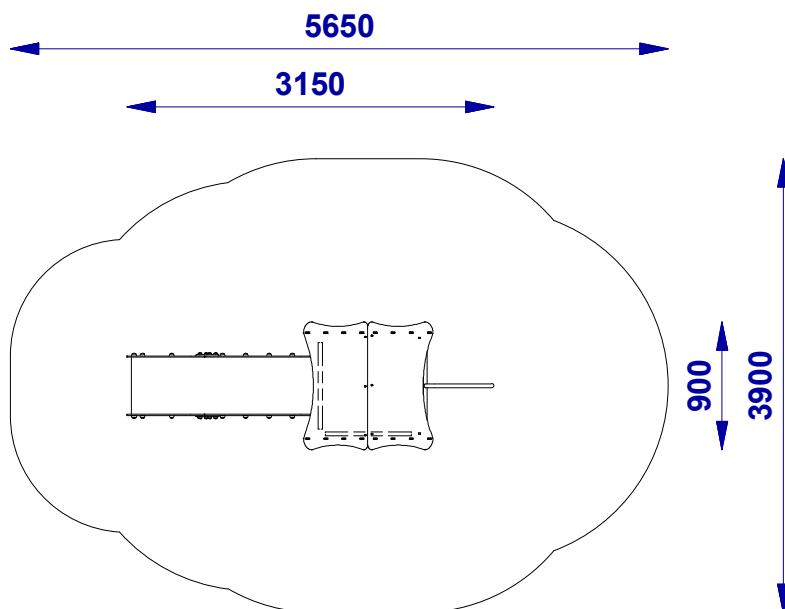

• 2009 WOKAM SET

• Technical data:

Dimensions	3,15 x 0,9 m
Safe zone	5,65 x 3,9 m
Total height	3,1 m
Free fall height	1,0 m
Age	3+
Conformity with PN-EN 1176	YES
Platform	1x 1,0 m
Slide	1x 1,0 m

● 2009 WOKAM SET

Set contents:	
Module:	Qty:
201.23 SN_W4D2_1000	1
202.01 SN_D2	1
203.01 SN_B	1
223.02 SN_RS_1000	1
224.03 SN_SL_1000	1
228.08 SN_DWS_1000_S	1

Construction	Galvanized and powder coated steel	✓
	Stainless steel	
	Square 90x90 glued laminated timber, impregnated	
Connectors	Stainless and galvanized	✓
Decorative elements	Polyethylene plastic (HDPE)	✓
	Polycarbonate (PC)	
	Hardwood plywood painted with certified chalkboard paint	
Metal elements	Galvanized and powder coated steel	✓
	Stainless steel	✓
Slide	Stainless steel with polyethylene plastic (HDPE)	✓
	Whole polyethylene plastic (LLDPE)	
	Whole stainless steel	
Ropes	Polypropylene rope with steel core	
Rope connectors	Aluminum and polyamide	
Caps	Polyamide	✓
Platforms	Polyethylene plastic (HDPE) with antiskid layer	✓
	Grooved board made of solid wood	
Anchoring	Construction elements - 800 mm in ground	✓
	Powder coated steel post - 800 mm in ground	
Chain	Stainless steel	
	Galvanized steel	
Slings	Stainless steel with bearings	
Seats	Flat with aluminum core, covered with rubber, certified	
	Bucket with aluminum core, covered with rubber, certified	
	Rope "Birds nest" with metal core, certified	
Spring	20 x 200 x 400 mm - certified	

In relation to free fall height / HIC, norm PN-EN 1176-1 allow the following impact absorbing surfaces.

Material	Grain size [mm]	Depth [mm]	Critical fall height [mm]
Turf	-	-	≤1000
Bark	20 - 80	200	≤2000
		300	≤3000
Wood chips	5 - 30	200	≤2000
		300	≤3000
Sand	0,2 - 2	200	≤2000
		300	≤3000
Gravel	2 - 8	200	≤2000
		300	≤3000
Other	as tested to HIC (see EN 1177)		as tested