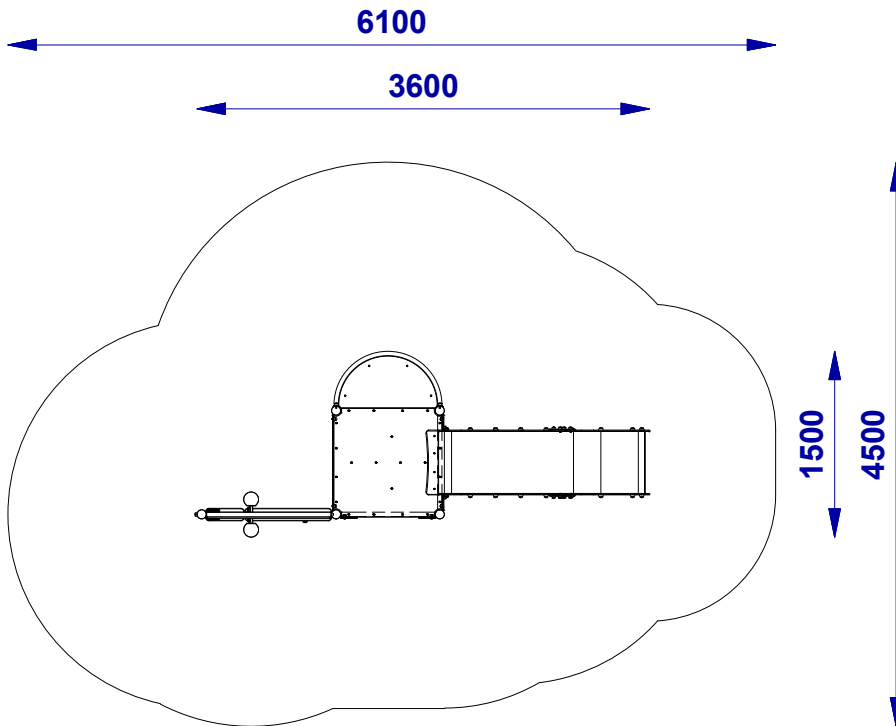

• 2008 MINORKA SET

• Technical data:

Dimensions	3,6 x 1,5 m
Safe zone	6,1 x 4,5 m
Total height	1,9 m
Free fall height	1,0 m
Age	3+
Conformity with PN-EN 1176	YES
Platform	1x 1,0 m
Slide	1x 1,0 m

● 2008 MINORKA SET

Set contents:	
Module:	Qty:
201.03 SN_W4_1000	1
203.01 SN_B	1
224.03 SN_SL_1000	1
225.03 SN_BL_BM	1
228.08 SN_DWS_1000_S	1
231.05 SN_SKLP	1

Construction	Galvanized and powder coated steel	✓
	Stainless steel	
	Square 90x90 glued laminated timber, impregnated	
Connectors	Stainless and galvanized	✓
Decorative elements	Polyethylene plastic (HDPE)	✓
	Polycarbonate (PC)	
	Hardwood plywood painted with certified chalkboard paint	
Metal elements	Galvanized and powder coated steel	✓
	Stainless steel	✓
Slide	Stainless steel with polyethylene plastic (HDPE)	✓
	Whole polyethylene plastic (LLDPE)	
	Whole stainless steel	
Ropes	Polypropylene rope with steel core	
Rope connectors	Aluminum and polyamide	
Caps	Polyamide	✓
Platforms	Polyethylene plastic (HDPE) with antiskid layer	✓
	Grooved board made of solid wood	
Anchoring	Construction elements - 800 mm in ground	✓
	Powder coated steel post - 800 mm in ground	
Chain	Stainless steel	
	Galvanized steel	
Slings	Stainless steel with bearings	
Seats	Flat with aluminum core, covered with rubber, certified	
	Bucket with aluminum core, covered with rubber, certified	
	Rope "Birds nest" with metal core, certified	
Spring	20 x 200 x 400 mm - certified	

In relation to free fall height / HIC, norm PN-EN 1176-1 allow the following impact absorbing surfaces.

Material	Grain size [mm]	Depth [mm]	Critical fall height [mm]
Turf	-	-	≤1000
Bark	20 - 80	200	≤2000
		300	≤3000
Wood chips	5 - 30	200	≤2000
		300	≤3000
Sand	0,2 - 2	200	≤2000
		300	≤3000
Gravel	2 - 8	200	≤2000
		300	≤3000
Other	as tested to HIC (see EN 1177)		as tested