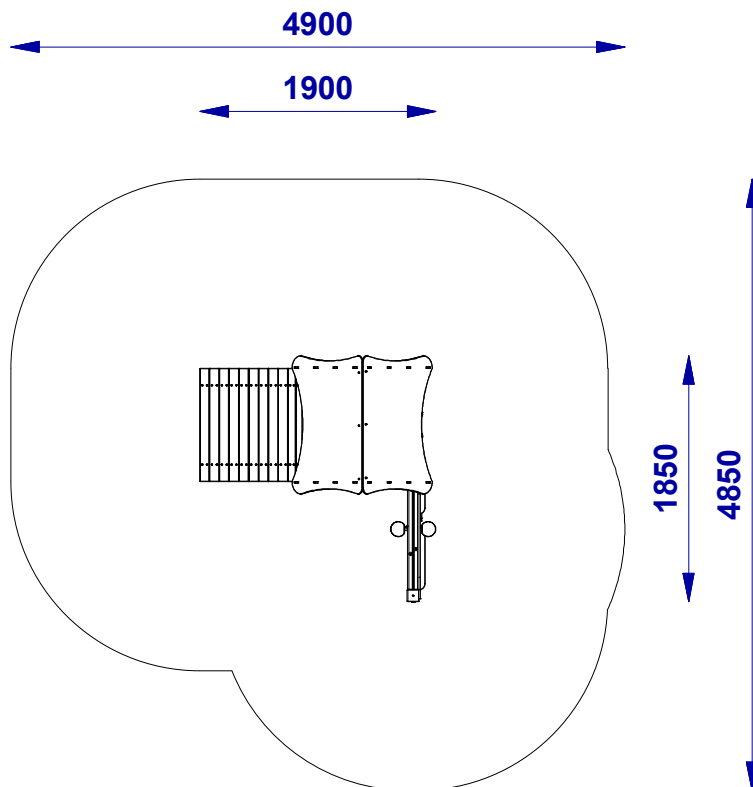

● **1072 WOODEN SET**

● **Technical data:**

Dimensions	1,9 x 1,85 m
Safe zone	4,9 x 4,85 m
Total height	2,7 m
Free fall height	0,6 m
Age	1+
Conformity with PN-EN 1176	YES
Platform	1x 0,6 m

## • 1072 WOODEN SET

Set contents:	
Module:	Qty:
101.21 DN_W4D2_600	1
102.02 DN_D2	1
103.01 DN_B	1
103.20 DN_B_PLOT	2
104.01 DN_TW_600	1
119.01 DN_SKL	1

Construction	Galvanized and powder coated steel	
	Stainless steel	
	Square 90x90 glued laminated timber, impregnated	✓
Connectors	Stainless and galvanized	✓
		✓
Decorative elements	Polyethylene plastic (HDPE)	✓
	Polycarbonate (PC)	
	Hardwood plywood painted with certified chalkboard paint	
Metal elements	Galvanized and powder coated steel	✓
	Stainless steel	✓
Slide	Stainless steel with polyethylene plastic (HDPE)	
	Whole polyethylene plastic (LLDPE)	
	Whole stainless steel	
Ropes	Polypropylene rope with steel core	
Rope connectors	Aluminum and polyamide	
Caps	Polyamide	✓
Platforms	Polyethylene plastic (HDPE) with antiskid layer	
	Grooved board made of solid wood	✓
Anchoring	Construction elements - 800 mm in ground	
	Powder coated steel post - 800 mm in ground	✓
Chain	Stainless steel	
	Galvanized steel	
Slings	Stainless steel with bearings	
Seats	Flat with aluminum core, covered with rubber, certified	
	Bucket with aluminum core, covered with rubber, certified	
	Rope "Birds nest" with metal core, certified	
Spring	20 x 200 x 400 mm - certified	

In relation to free fall height / HIC, norm PN-EN 1176-1 allow the following impact absorbing surfaces.

Material	Grain size [mm]	Depth [mm]	Critical fall height [mm]
Turf	-	-	≤1000
Bark	20 - 80	200	≤2000
		300	≤3000
Wood chips	5 - 30	200	≤2000
		300	≤3000
Sand	0,2 - 2	200	≤2000
		300	≤3000
Gravel	2 - 8	200	≤2000
		300	≤3000
Other	as tested to HIC (see EN 1177)		as tested