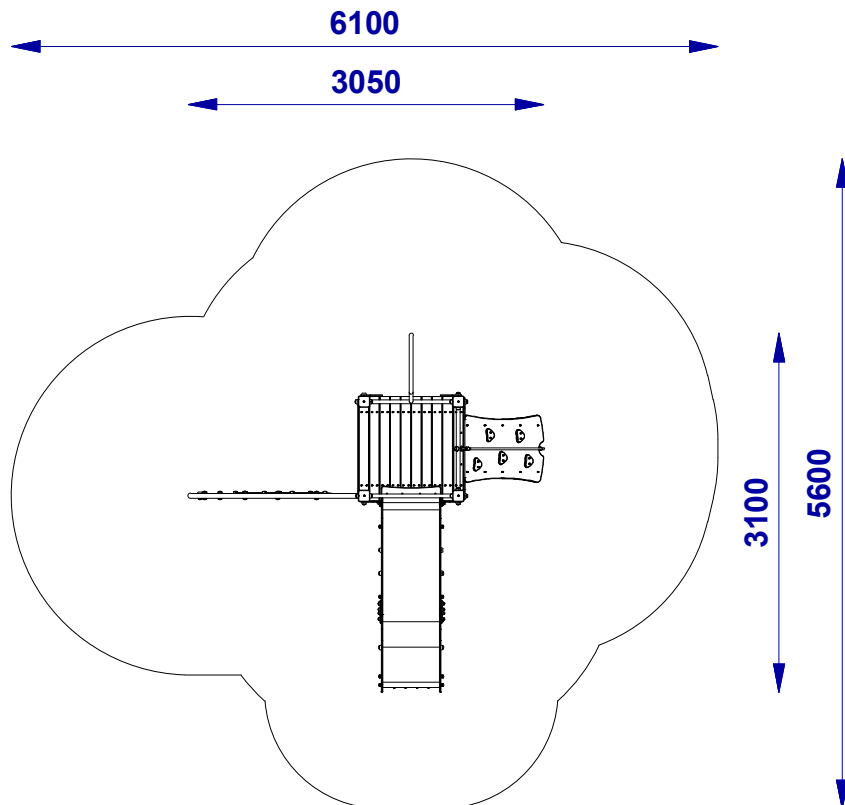

• 1003 ATKA SET

• Technical data:

Dimensions	3,1 x 3,05 m
Safe zone	5,6 x 6,1 m
Total height	2,1 m
Free fall height	1,6 m
Age	3+
Conformity with PN-EN 1176	YES
Platform	1x 1,0 m
Slide	1x 1,0 m

● 1003 ATKA SET

Set contents:	
Module:	Qty:
101.03 DN_W4_1000	1
103.01 DN_B	1
106.02 DN_WW_1000	1
116.03 DN_SL_1000	1
117.03 DN_RS_1000	1
132.01 DN_PRL	1

Construction	Galvanized and powder coated steel	
	Stainless steel	
	Square 90x90 glued laminated timber, impregnated	✓
Connectors	Stainless and galvanized	✓
		✓
Decorative elements	Polyethylene plastic (HDPE)	✓
	Polycarbonate (PC)	
	Hardwood plywood painted with certified chalkboard paint	
Metal elements	Galvanized and powder coated steel	✓
	Stainless steel	✓
Slide	Stainless steel with polyethylene plastic (HDPE)	✓
	Whole polyethylene plastic (LLDPE)	
	Whole stainless steel	
Ropes	Polypropylene rope with steel core	✓
Rope connectors	Aluminum and polyamide	✓
Caps	Polyamide	✓
Platforms	Polyethylene plastic (HDPE) with antiskid layer	✓
	Grooved board made of solid wood	✓
Anchoring	Construction elements - 800 mm in ground	
	Powder coated steel post - 800 mm in ground	✓
Chain	Stainless steel	
	Galvanized steel	
Slings	Stainless steel with bearings	
Seats	Flat with aluminum core, covered with rubber, certified	
	Bucket with aluminum core, covered with rubber, certified	
	Rope "Birds nest" with metal core, certified	
Spring	20 x 200 x 400 mm - certified	

In relation to free fall height / HIC, norm PN-EN 1176-1 allow the following impact absorbing surfaces.

Material	Grain size [mm]	Depth [mm]	Critical fall height [mm]
Turf	-	-	≤1000
Bark	20 - 80	200	≤2000
		300	≤3000
Wood chips	5 - 30	200	≤2000
		300	≤3000
Sand	0,2 - 2	200	≤2000
		300	≤3000
Gravel	2 - 8	200	≤2000
		300	≤3000
Other	as tested to HIC (see EN 1177)		as tested